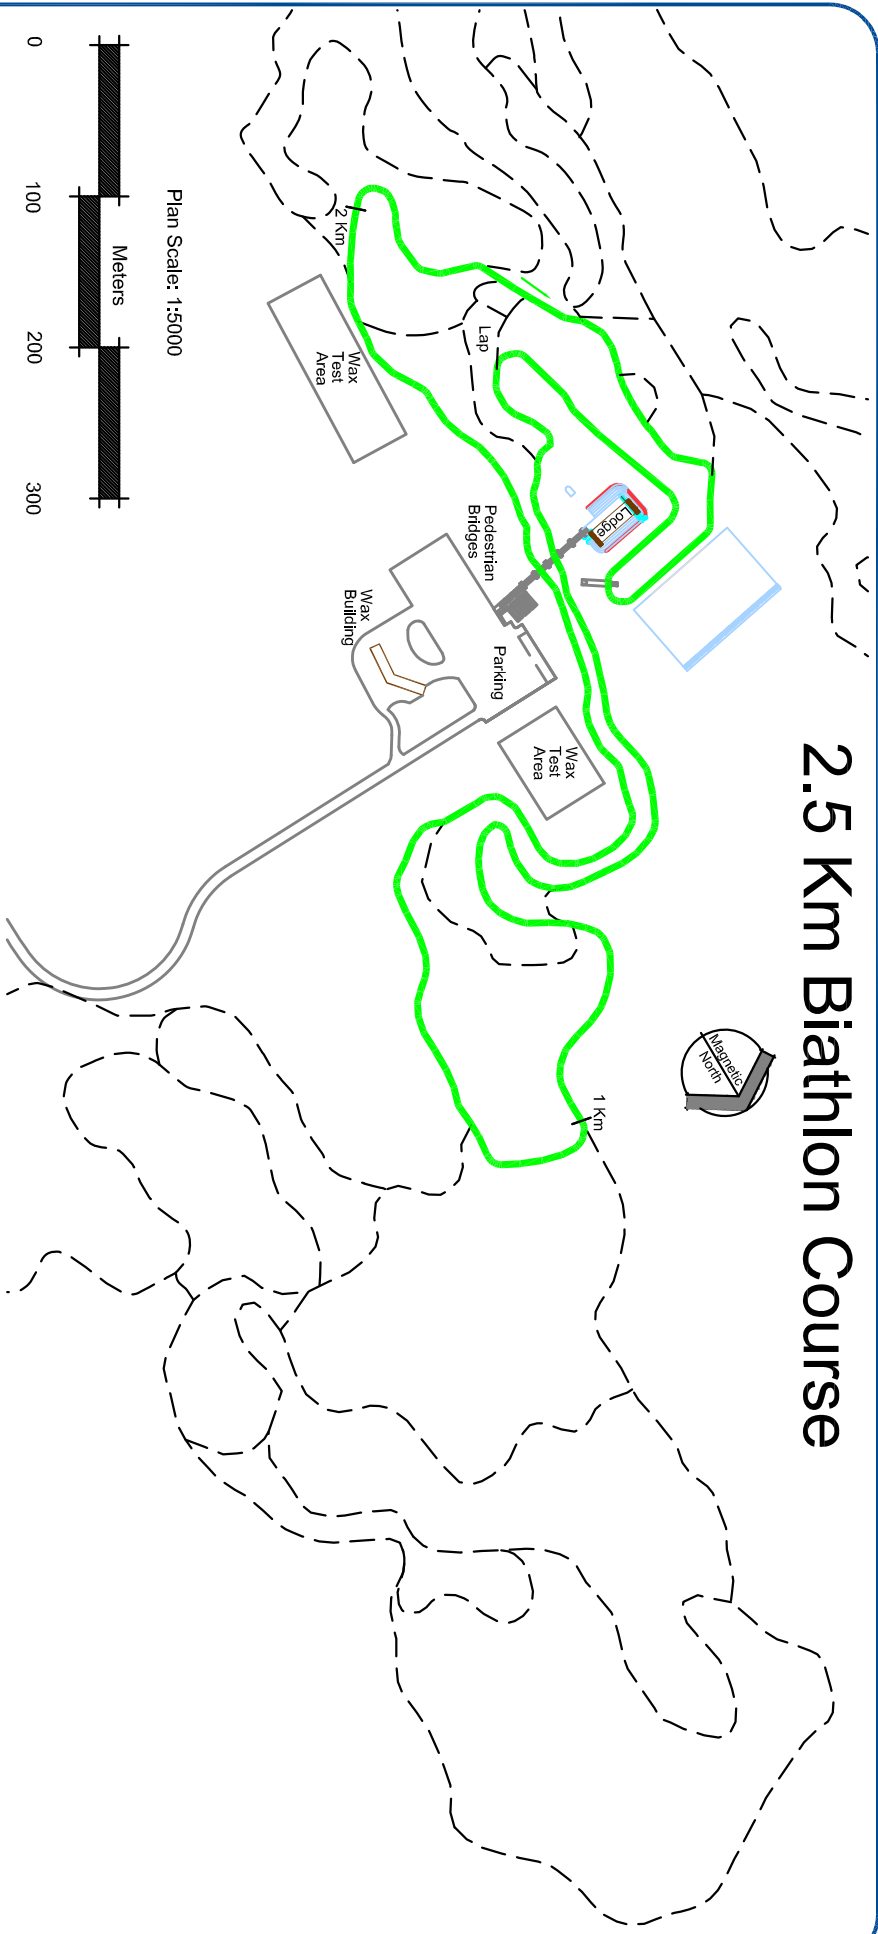

2.5 Km Biathlon Course

Nordic Heritage Center

Fort Road, Presque Isle
 Maine, USA

Technical Specifications

Actual Length: 2509 Meters
 Total Climb: 80 Meters
 Height Difference: 24 Meters
 Maximum Climb: 19 Meters