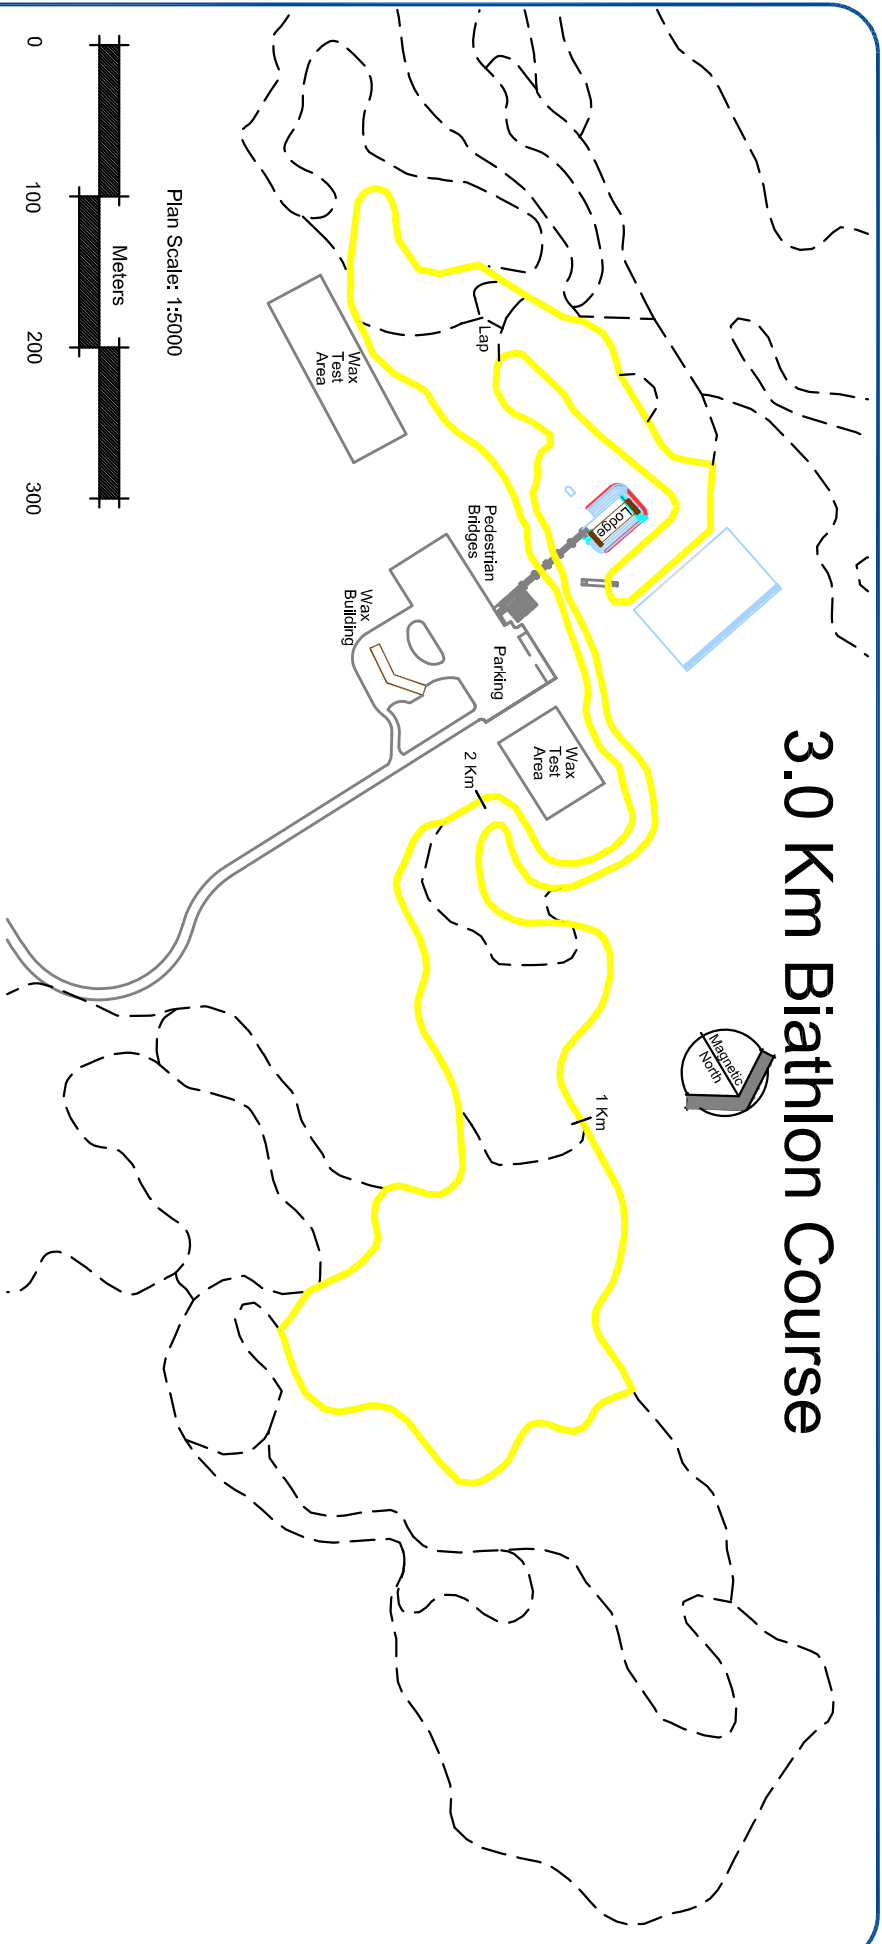

# 3.0 Km Biathlon Course

## Nordic Heritage Center

Fort Road, Presque Isle  
 Maine, USA

## Technical Specifications

Actual Length: 3123 Meters  
 Total Climb: 105 Meters  
 Height Difference: 43 Meters  
 Maximum Climb: 23 Meters

B.R. Smith Associates, Inc.  
 Surveying Engineering  
 11 Hall Street  
 Presque Isle, Maine 04769  
 Tel 207.764.3661 Fax 207.764.5918  
 Date: 08.07.2013  
 DWG# 2014 BIAHLON LAYOUT 7-6-13